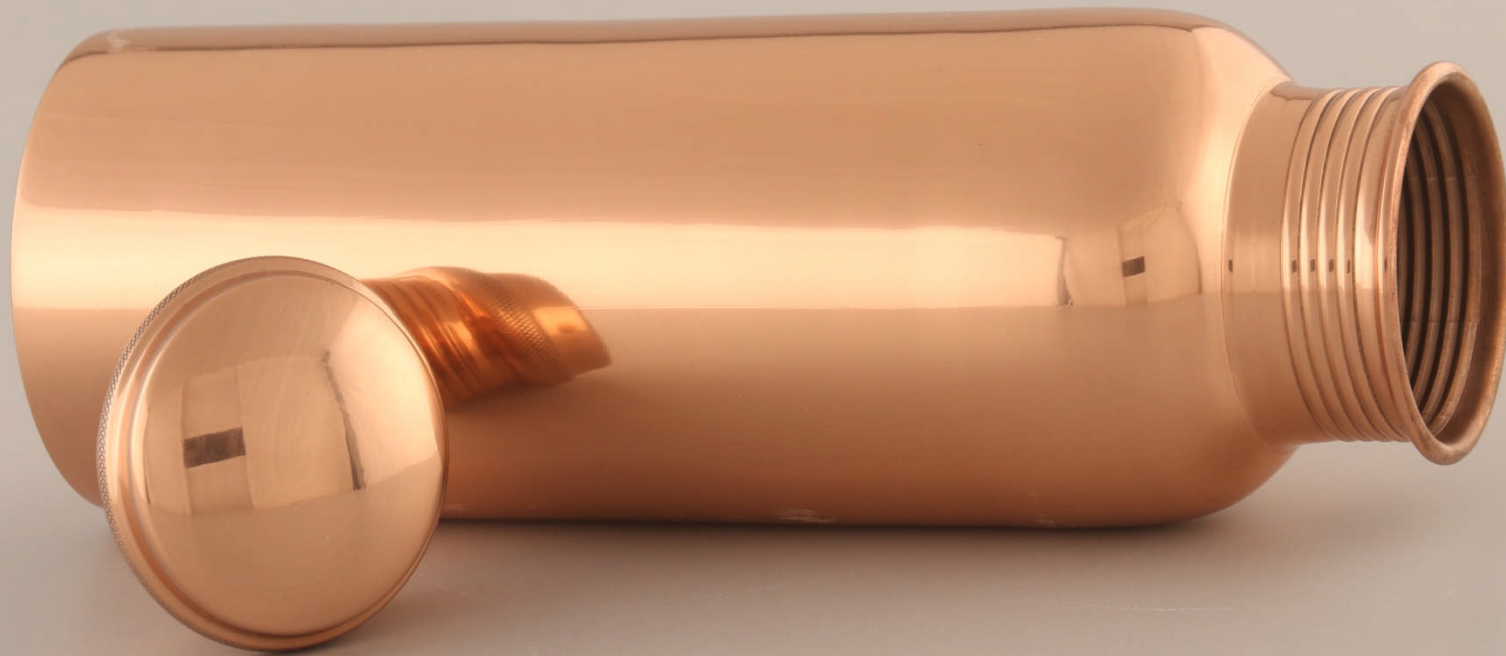

Thank you

For more details

Contact :-

sales@decoworldexports.com

+917830737724